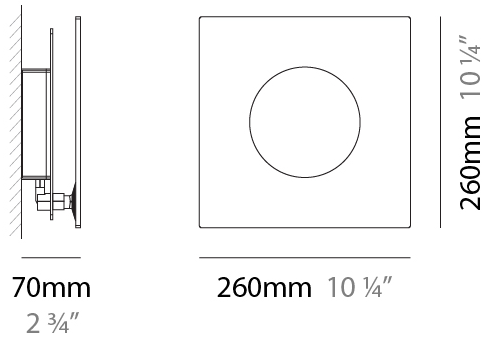

PETRA SURFACE

D43057- -

base number   Color   Finish
Temperature   Options

1. To build a product code in our configurator select the specify button on the base model # product page
2. To build a manual product code on this datasheet choose from the options listed below in blue font and add the suffix to the base model #

GENERAL

Series: Petra
Brand: Icone
Division: Design
Mounting Type: Surface
Mounting Location: Wall
Subcategory: Ambient

PHYSICAL

Shape: Square
Length (mm): 260
Length (in): 10 ¼
Width (mm): 70
Width (in): 2 ¾
Height (mm): 260
Height (in): 10 ¼
Light Distribution: Indirect
Fixture Finish: [ECO_SBR](#) / [ECO_WH1](#) / [ECR_BLK](#) / [ECR_SAL](#) / [ECR_SBR](#) / [EGL_BLK](#) / [EGL_RUS](#) / [EGL_WH1](#) / [ESI_SBR](#) / [SLA_SAL](#) / [WH1_RUS](#) / [WH1_SAL](#) / [WH1_WH1](#)
Fixture Material: Aluminum

ELECTRICAL

Lamp Type: LED
Input Wattage (W): 19.7
Total Output Wattage (W): 16.8
Dimming: Non-Dimmable / 0-10V Dimming
Driver Included: Yes
Driver Location: Integrated
Driver Type: Constant Current - Universal
Driver Class: Class 2
Input Voltage (V): 120
Constant Current (MA): 700

LED

Color Temperature (°K): [2700](#) / [3000](#)
Nominal Lumen (lm): 2598
CRI: >90 CRI
Lamp Life (hrs): 50000

OPTICAL

RATINGS AND CERTIFICATIONS

Certified By: Certified for North American Standards
IP rating: IP20

PROJECT
TYPE
SPECIFIER
QUANTITY
DATE